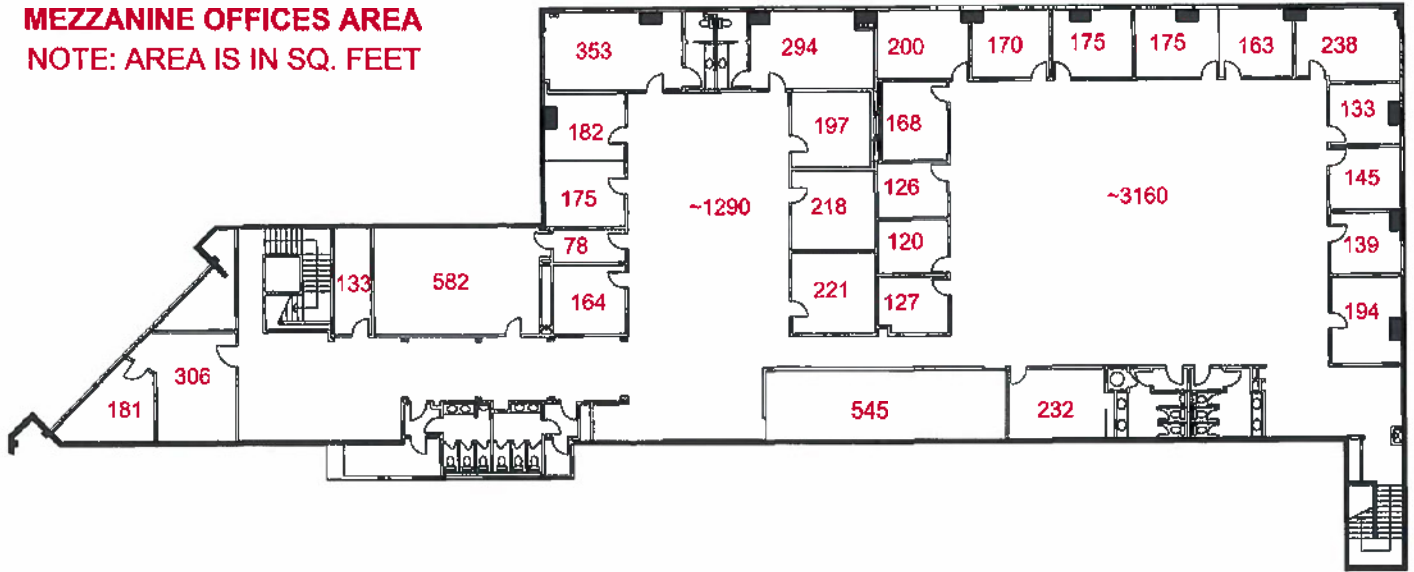

4422 Corporate Center Drive
Los Alamitos, CA 90720

15,763 SF

MEZZANINE OFFICES AREA
NOTE: AREA IS IN SQ. FEET

For More Information

James Friedrich
310.694.2376 mobile
jfriedrich@cresa.com
BRE# 01919846