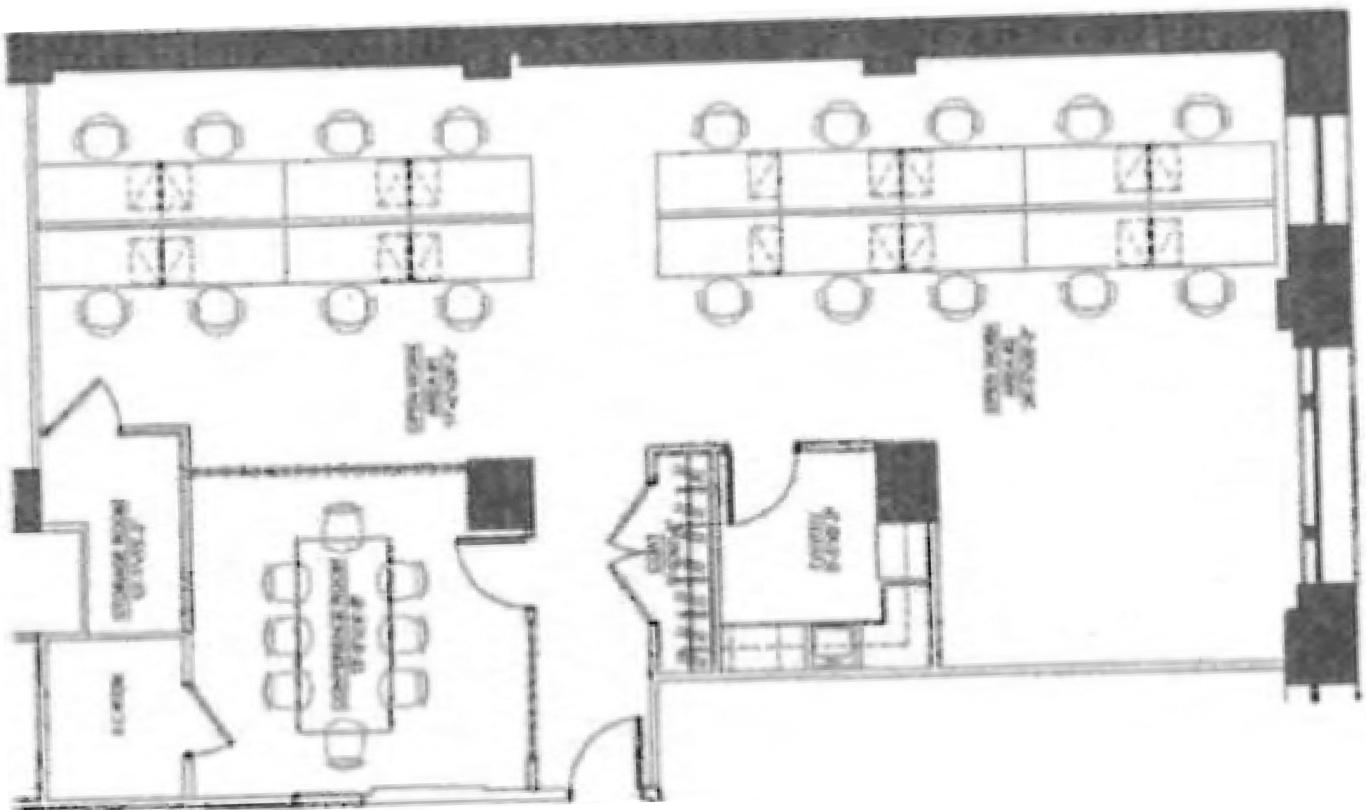

25 WEST 45TH STREET

For More Information, please contact

Gregg Cohen
212.687.4329 - Direct
917.684.1764 - Mobile
GCohen@cresa.com

Cresa
1633 Broadway
22nd Floor
New York, NY 10019